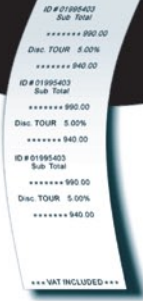

# ROBOT POS

**ROBOT POS** is specially designed for the retail and hospitality industries. Dependable, reliable, with high transactions throughput, and a stylish, yet rugged form factor. More than just a computer, the Senor **ROBOT POS** is perfectly designed for the point-of-sale. Senor has engineered many patented and proprietary features into **ROBOT POS** such as: