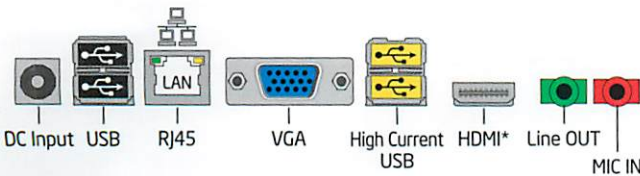

Attach this label to the back panel connectors.

Attach this label to the inside surface of the chassis.